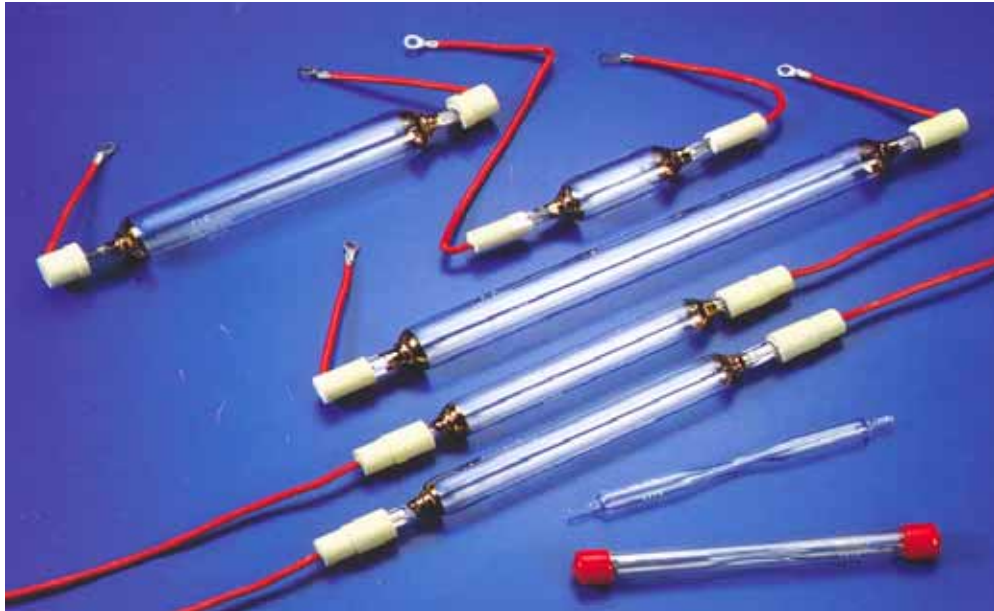

ISIOptical

UV Bulb Listing

Part #	Voltage	Amps	Watts	Type
ORUL6001	150	10	1350	Krauss-Maffei CD94-Line
ORUL6002	300	7	1890	Krauss-Maffei Marathon Line
ORUL6003	92	7.3	600	Dubuit Printer
ORUL6004	335	10	3070	Origin (EYE) HO4-L41
ORUL6005	255	7	1600	M2
ORUL6006	150	8.9	1200	ROBI
ORUL6007				DIC - H
ORUL6008				DIC-D
ORUL6009	270	9.5	2360	Singulus Skyline - Kamman 265 Printer
ORUL6010				Hanky Printer
ORUL6011				Singulus Spaceline
ORUL6012				O.D.M.E.